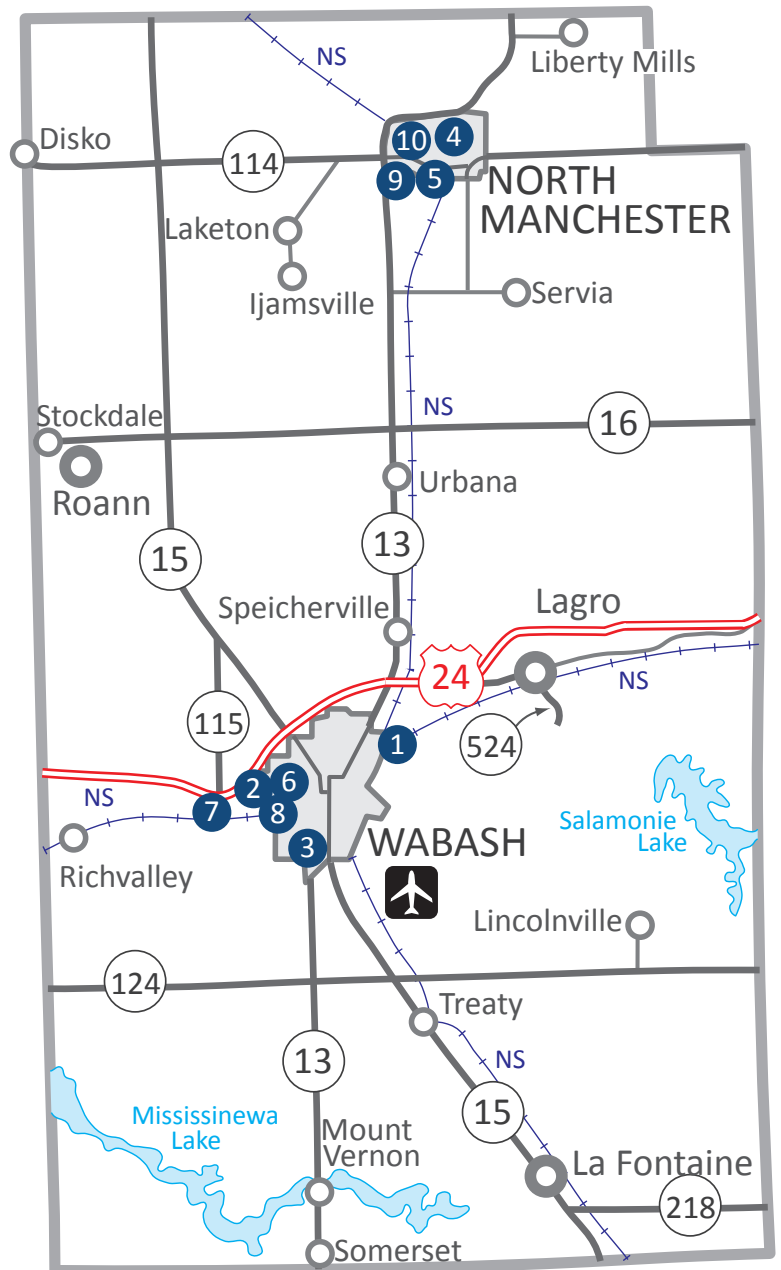

- 1 Ford Meter Box Co Inc.
- 2 Living Essentials
- 3 PaperWork Industries
- 4 HF Group
- 5 Manchester Metals
- 6 Thermafiber Inc.
- 7 Real Alloy Recycling, Inc.
- 8 Wabash Casting (formerly Harvey Industries)
- 9 Oji Intertech, Inc.
- 10 Strauss Veal Feeds

Wabash County, Indiana